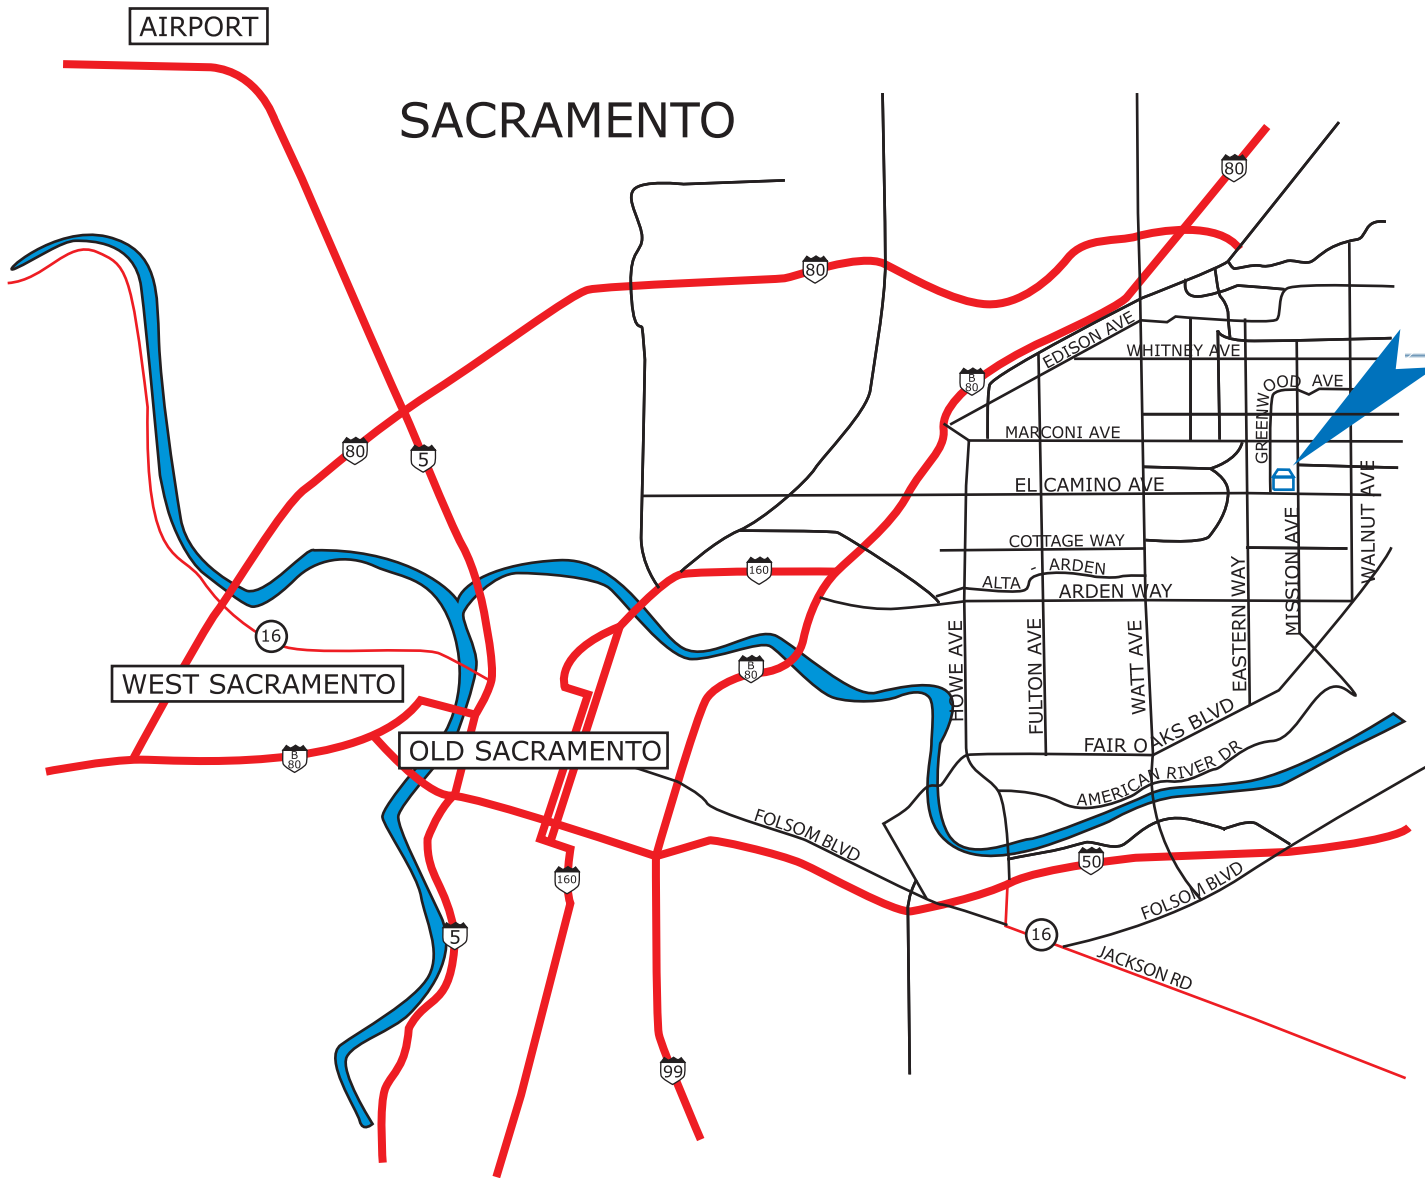

So you can find Peterson's Chiropractic Clinic

Peterson Chiropractic Corporation
Dr. P. S. Peterson

4616 El Camino Avenue
Sacramento
CA 95821
916 485-1091

If you get lost,
please call us
under 916 485-1091,
we will help you!